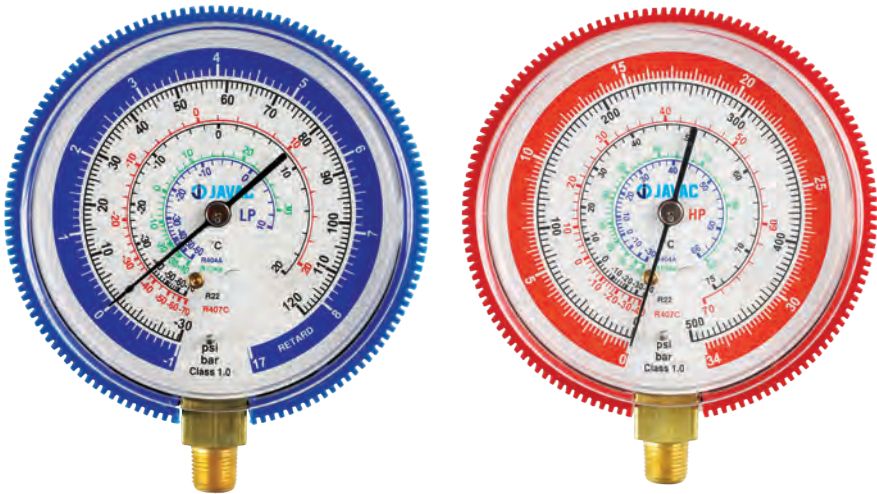

Pressure gauges

80 mm HP / LP Pressure gauges

Anti-flutter pointer.

Class 1 (1% accuracy).

All internal pieces are made of brass - no plastic.

BAR & PSI.

Anti flutter pointer

Product	Part No.
LP gauge – R22, R134A, R407C, R404A	EL54511
HP gauge – R22, R134A, R407C, R404A	EL54516
LP gauge – R410A / R32	EL56511
HP gauge – R410A / R32	EL56516