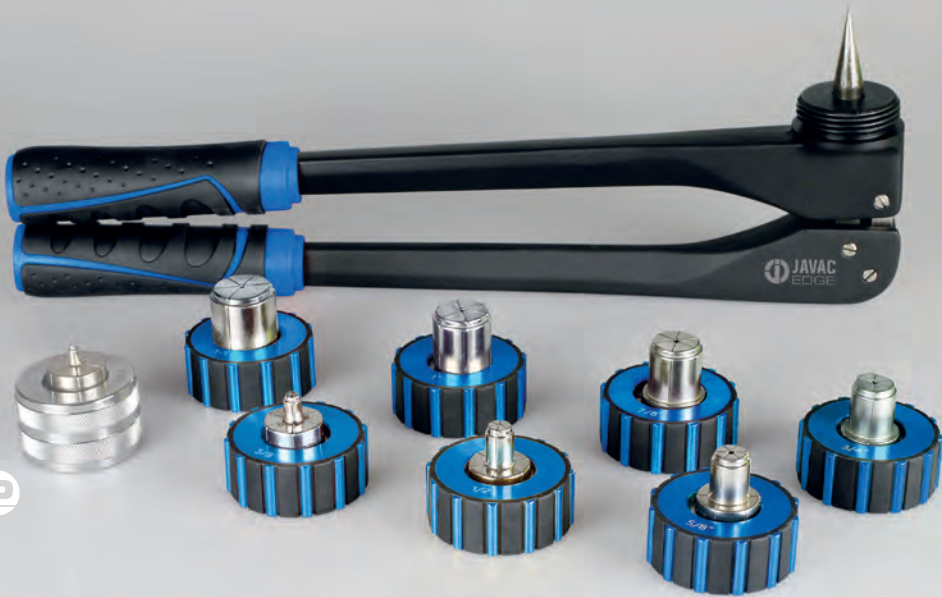

# Tube expander set

Multi Size

## Tube expander set multi size

**JAV-1025 / JAV-1187**

Patented 1/4" / 6 mm Expander Head makes small to large pipework joining installations a breeze.

Hard plastic carry case.

Size	Part No.
8 sizes: 1/4", 3/8", 1/2", 5/8", 3/4", 7/8", 1", 1-1/8"	<a href="#">JAV-1025</a>
8 sizes: 6, 8, 10, 12, 15, 16, 18, 22 mm	<a href="#">JAV-1187</a>

1/4" / 6mm Expander Head\*

## Expander heads only

Six blade heads for precision and consistency

Size	Part No.	Size	Part No.
1/4"	<a href="#">JAV-1081</a>	6 mm	<a href="#">JAV-1188</a>
1/2"	<a href="#">JAV-1080</a>	8 mm	<a href="#">JAV-1189</a>
3/4"	<a href="#">JAV-1082</a>	10 mm	<a href="#">JAV-1090</a>
3/8"	<a href="#">JAV-1083</a>	12 mm	<a href="#">JAV-1191</a>
5/8"	<a href="#">JAV-1084</a>	15 mm	<a href="#">JAV-1192</a>
7/8"	<a href="#">JAV-1085</a>	16 mm	<a href="#">JAV-1193</a>
1"	<a href="#">JAV-1088</a>	18 mm	<a href="#">JAV-1194</a>
1-1/8"	<a href="#">JAV-1086</a>	22mm	<a href="#">JAV-1195</a>
1-3/8"	<a href="#">JAV-1054</a>	25 mm	<a href="#">JAV-1196</a>
1-5/8"	<a href="#">JAV-1055</a>	28 mm	<a href="#">JAV-1197</a>