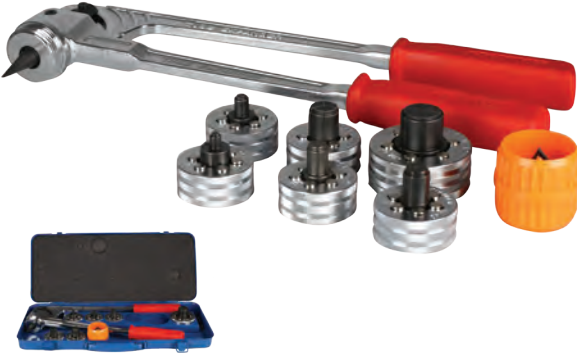

## Tube expander set JAV-1000B

Heavy duty expander with 6 interchangeable expander heads – 3/8 - 1 1/8.

Includes Inner / Outer Reamer.

Designed to expand tubing for fast accurate joints in soft copper, aluminium and soft steel.

Hard steel carry case.

## Expander heads

Free floating and self centering.

Fits with the JAVAC Tube Expander Set JAV-1000B.

Size	Part No.	Size	Part No.
3/8"	<a href="#">JAV-1000-38</a>	7/8"	<a href="#">JAV-1000-78</a>
1/2"	<a href="#">JAV-1000-12</a>	1 1/8"	<a href="#">JAV-1000-118</a>
5/8"	<a href="#">JAV-1000-58</a>	1 3/8"	<a href="#">JAV-1000-138</a>
3/4"	<a href="#">JAV-1000-34</a>	1 5/8"	<a href="#">JAV-1000-158</a>