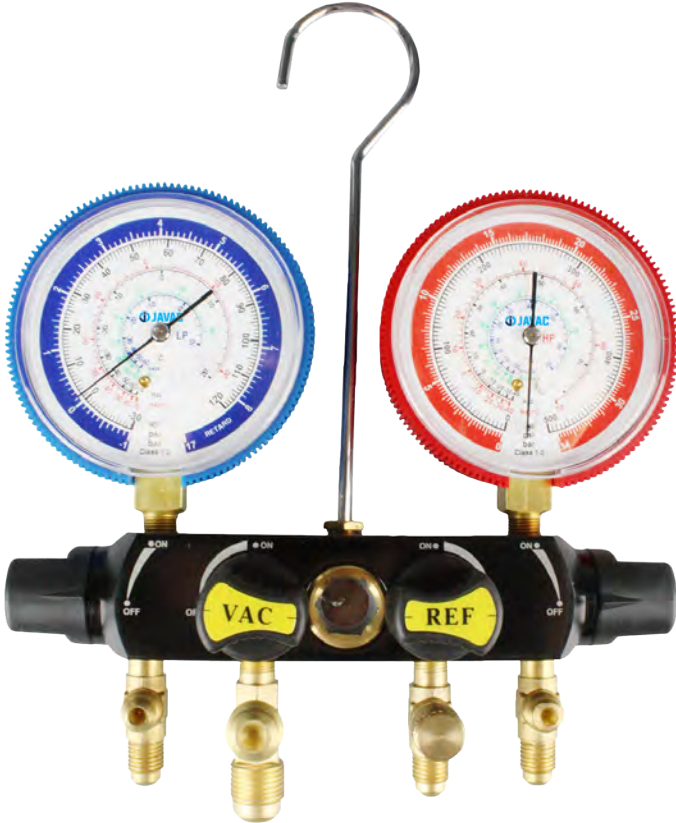

# Multi gas

R134A, R22, R404A, R407C Manifolds

## Multi Gas Manifolds

¼ turn control valves for fast operation and increased refrigerant flow.

Piston style valves to ensure perfect sealing.

3 x 72" Continental R/Y/B hoses\*.

Forged aluminium body – durable & lightweight.

80 mm gauge heads with rubber protection surround.

Long life rubber seals.

Robust carry case with laser cut foam protection and manual.

Product	Sight Glass	¼ turn	Piston Style	Hoses	Hard Case	Part No.
4 Valve	✓	✓	–	✓	✓	<a href="#">EL75372</a>
2 Valve	✓	✓	–	✓	✓	<a href="#">EL84372</a>
2 Valve	–	–	✓	✓	✓	<a href="#">EL64372</a>
4 Valve	✓	✓	–	–	–	<a href="#">EL75300</a>
2 Valve	✓	–	✓	–	–	<a href="#">EL74300</a>